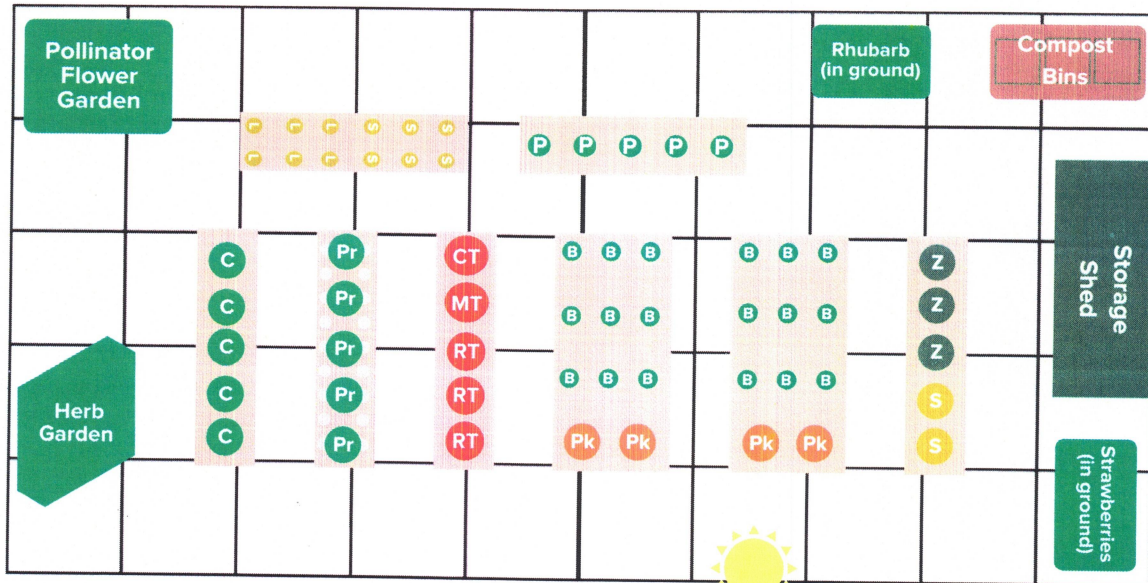

Easy Pick Yellow squash - (no pollination needed) **S**

Socrates Cucumber - (no pollination needed) **C**

French and Santa Anna Italian Filet Beans - **B B B**

Supersweet 100 Cherry Tomatoes - **CT**

Marglobe Tomato - **MT**

San Marzano Roma Tomato - **RT**

Lettuce & Spinach - Merveille des Quatres Saisons ; Little Gem ; Strawberry spinach **L S L S L**

Pumpkins - Kandy Korn ; Early Sweet Sugar Pie **Pk**

Peas - Maestro; Snowbirds; Asparagus pea **P P P P P P P**

Peppers - Great Stuff Hybrid; Big Guy Hybrid jalapeno

Garlic -

**LEGEND:**  
 1 square = 4 feet  
 Main sun exposure

Read the seed packets for specific growing and harvesting information.

Raised beds in 40x20 garden plot