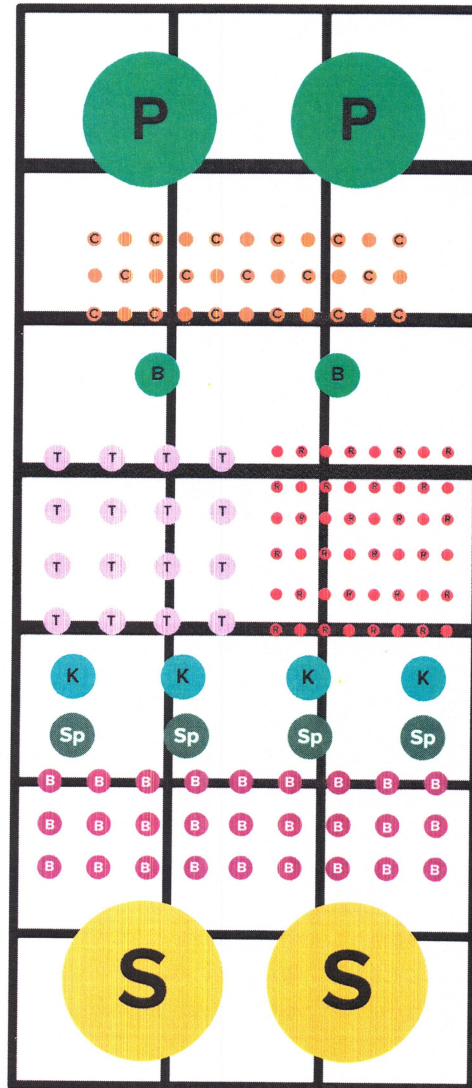

## Raised Bed/Trough Garden Plan

Use this basic plan to  
create your own raised  
bed or Trough garden!  
Suitable for high altitude.

**LEGEND:**

1 square = 1 foot

Main sun exposure 

**PLANTS:**

Bush Peas

Brocolini/Broccoli Rab

Carrots

French/small turnips

Kale

Spinach

Beets

Radishes

Small Squash

Read the seed packets for specific  
growing and harvesting information.

Raised 3x10 plot/trough

**LEARN MORE. GROW MORE.**  
GROWANDGIVECOLORADO.ORG

Peppers - Great Stuff Hybrid; Big Guy Hybrid jalapeno

Garlic -

**LEGEND:**  
 1 square = 4 feet  
 Main sun exposure

Read the seed packets for specific growing and harvesting information.

Raised beds in 40x20 garden plot